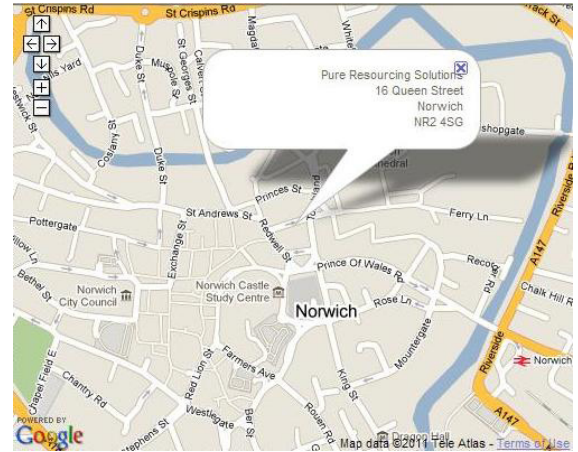

Norwich office

01603 216450

16 Queen Street
Norwich
Norfolk
NR2 4SG

e norwich@prs.uk.com
t 01603 216450

How to find us in Norwich:

By Road – From A47/Dereham/King's Lynn

- Leave the A47 signposted to Cossessey/Norwich
- Follow Dereham Road/A1074 towards Norwich City Centre
- Continue along this road for approximately 4.5 miles until you reach traffic lights at a cross road
- At this junction follow the signs to St Andrew's Car Park which is straight over at the traffic lights
- On St Swithin's Road follow this road which goes onto Westwick Street until you reach a T junction
- Go left on to Redwell Street until you reach a T junction with traffic lights
- Go left here onto Duke Street and St Andrew's Car Park is on the right-hand side
- Leaving St. Andrew's Car Park, walk up St. Andrew's Street towards Bank Plain
- Turn left into Queen's Street immediately before the Bank Plain pedestrian crossing.
- Our offices are on the left near the Tombland junction (at the bottom of Queen Street).

By Road – From A11/Attleborough/Cambridge

- At the Thickthorn roundabout continue to Norwich City Centre on the A11
- Follow the road up Newmarket Road/St Stephen's Road
- At St Stephen's roundabout take the first exit onto Chapelfield Road/A147 until you get to the next roundabout
- Go straight across this roundabout and down Grapes Hill until you reach the traffic lights
- At the traffic lights go right signposted to St Andrew's Car Park
- On St Swithin's Road follow this road which goes onto Westwick Street until you reach a T junction
- Go left on to Redwell Street until you reach a T junction with traffic lights
- Go left here onto Duke Street and St Andrew's Car Park is on the right-hand side
- Leaving St. Andrew's Car Park, walk up St. Andrew's Street towards Bank Plain
- Turn left into Queen's Street immediately before the Bank Plain pedestrian crossing.
- Our offices are on the left near the Tombland junction (at the bottom of Queen Street).