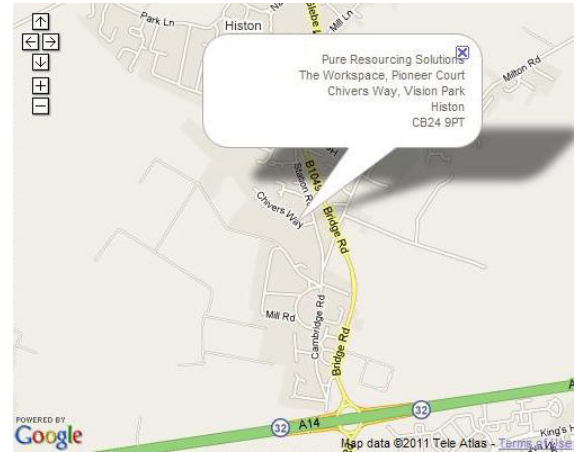

## How to find us in Cambridge:

### By road - From the M11

- Take exit junction 14, follow the A14 eastwards and take the first turning on the left towards Histon/Cottenham, the B1049.
- Follow the road towards Histon until you reach a T junction where there are traffic lights and a signpost to Vision Park, then turn left.
- Follow this road and take the second turning on the right into Vision Park.
- Follow this road to the very end and take the last left.( Before the factory.)
- As you drive into Pioneer Court, Pure Resourcing Solutions is clearly signed above the door of the building to the left.